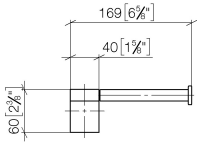

83 500 670

- width 166mm
- height 60 mm
- 73mm projection

	Chrome	83 500 670-00
	Brushed Platinum	83 500 670-06
	Dark Chrome	83 500 670-19
	Matte Black	83 500 670-33
	Brushed Chrome	83 500 670-93

83 500 670

mm [inches]

83 500 670

Parts for other finishes can be found here: Brushed Platinum

Spare parts list

No.	Item Number	Name	Quantity used	Delivery time
1	05 17 20 736 00 90	fixing set	1	2
2	09 31 11 049 90	pin	1	2
3	08 17 67 502-00	holder	1	10
4	04 31 11 113 00 90	pin	1	2
5	90 28 22 650 00-00	holder	1	10