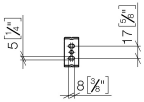

83 500 670

- width 166mm
- height 60 mm
- 73mm projection

	Chrome	83 500 670-00
	Brushed Platinum	83 500 670-06
	Dark Chrome	83 500 670-19
	Matte Black	83 500 670-33
	Brushed Chrome	83 500 670-93

83 500 670

mm [inches]

83 500 670

Parts for other finishes can be found here: Brushed Platinum

Spare parts list

No.	Item Number	Name	Quantity used	Delivery time
1	05 17 20 736 00 90	fixing set	1	2
2	09 31 11 049 90	pin	1	2
3	08 17 67 502-00	holder	1	10
4	04 31 11 113 00 90	pin	1	2
5	90 28 22 650 00-00	holder	1	10