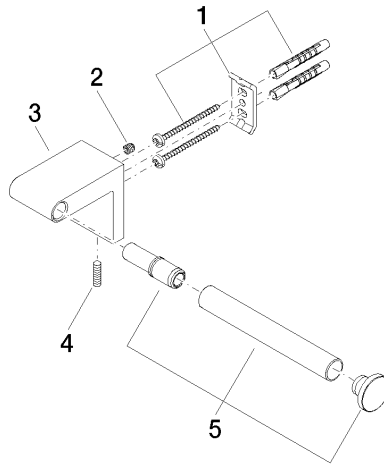

83 500 670

- width 166mm
- height 60 mm
- 73mm projection

	Chrome	83 500 670-00
	Brushed Platinum	83 500 670-06
	Dark Chrome	83 500 670-19
	Matte Black	83 500 670-33
	Brushed Chrome	83 500 670-93

83 500 670

mm [inches]

83 500 670

Parts for other finishes can be found here: Brushed Platinum

Spare parts list

No.	Item Number	Name	Quantity used	Delivery time
1	05 17 20 736 00 90	fixing set	1	2
2	09 31 11 049 90	pin	1	2
3	08 17 67 502-00	holder	1	10
4	04 31 11 113 00 90	pin	1	2
5	90 28 22 650 00-00	holder	1	10